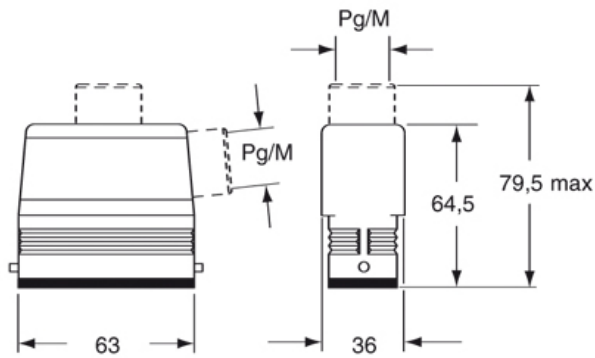

CZAO L - MZAO L / CZAV L - MZAV L