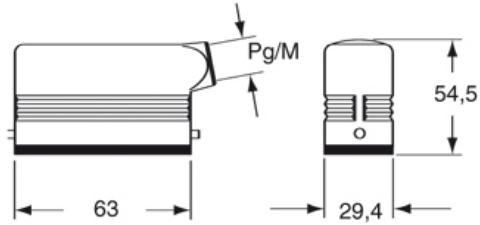

Part number

CZAV 15 L21

Catalogue drawings

CZO L - MZO L