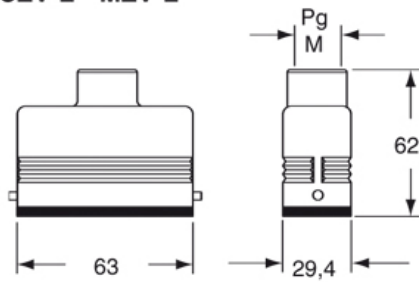

Part number

CZAV 15 L21

Catalogue drawings

CZO L - MZO L

CZAO L - MZAO L / CZAV L - MZAV L

CZV L - MZV L

CZFO L - MZFO L / CZFV L - MZFV L